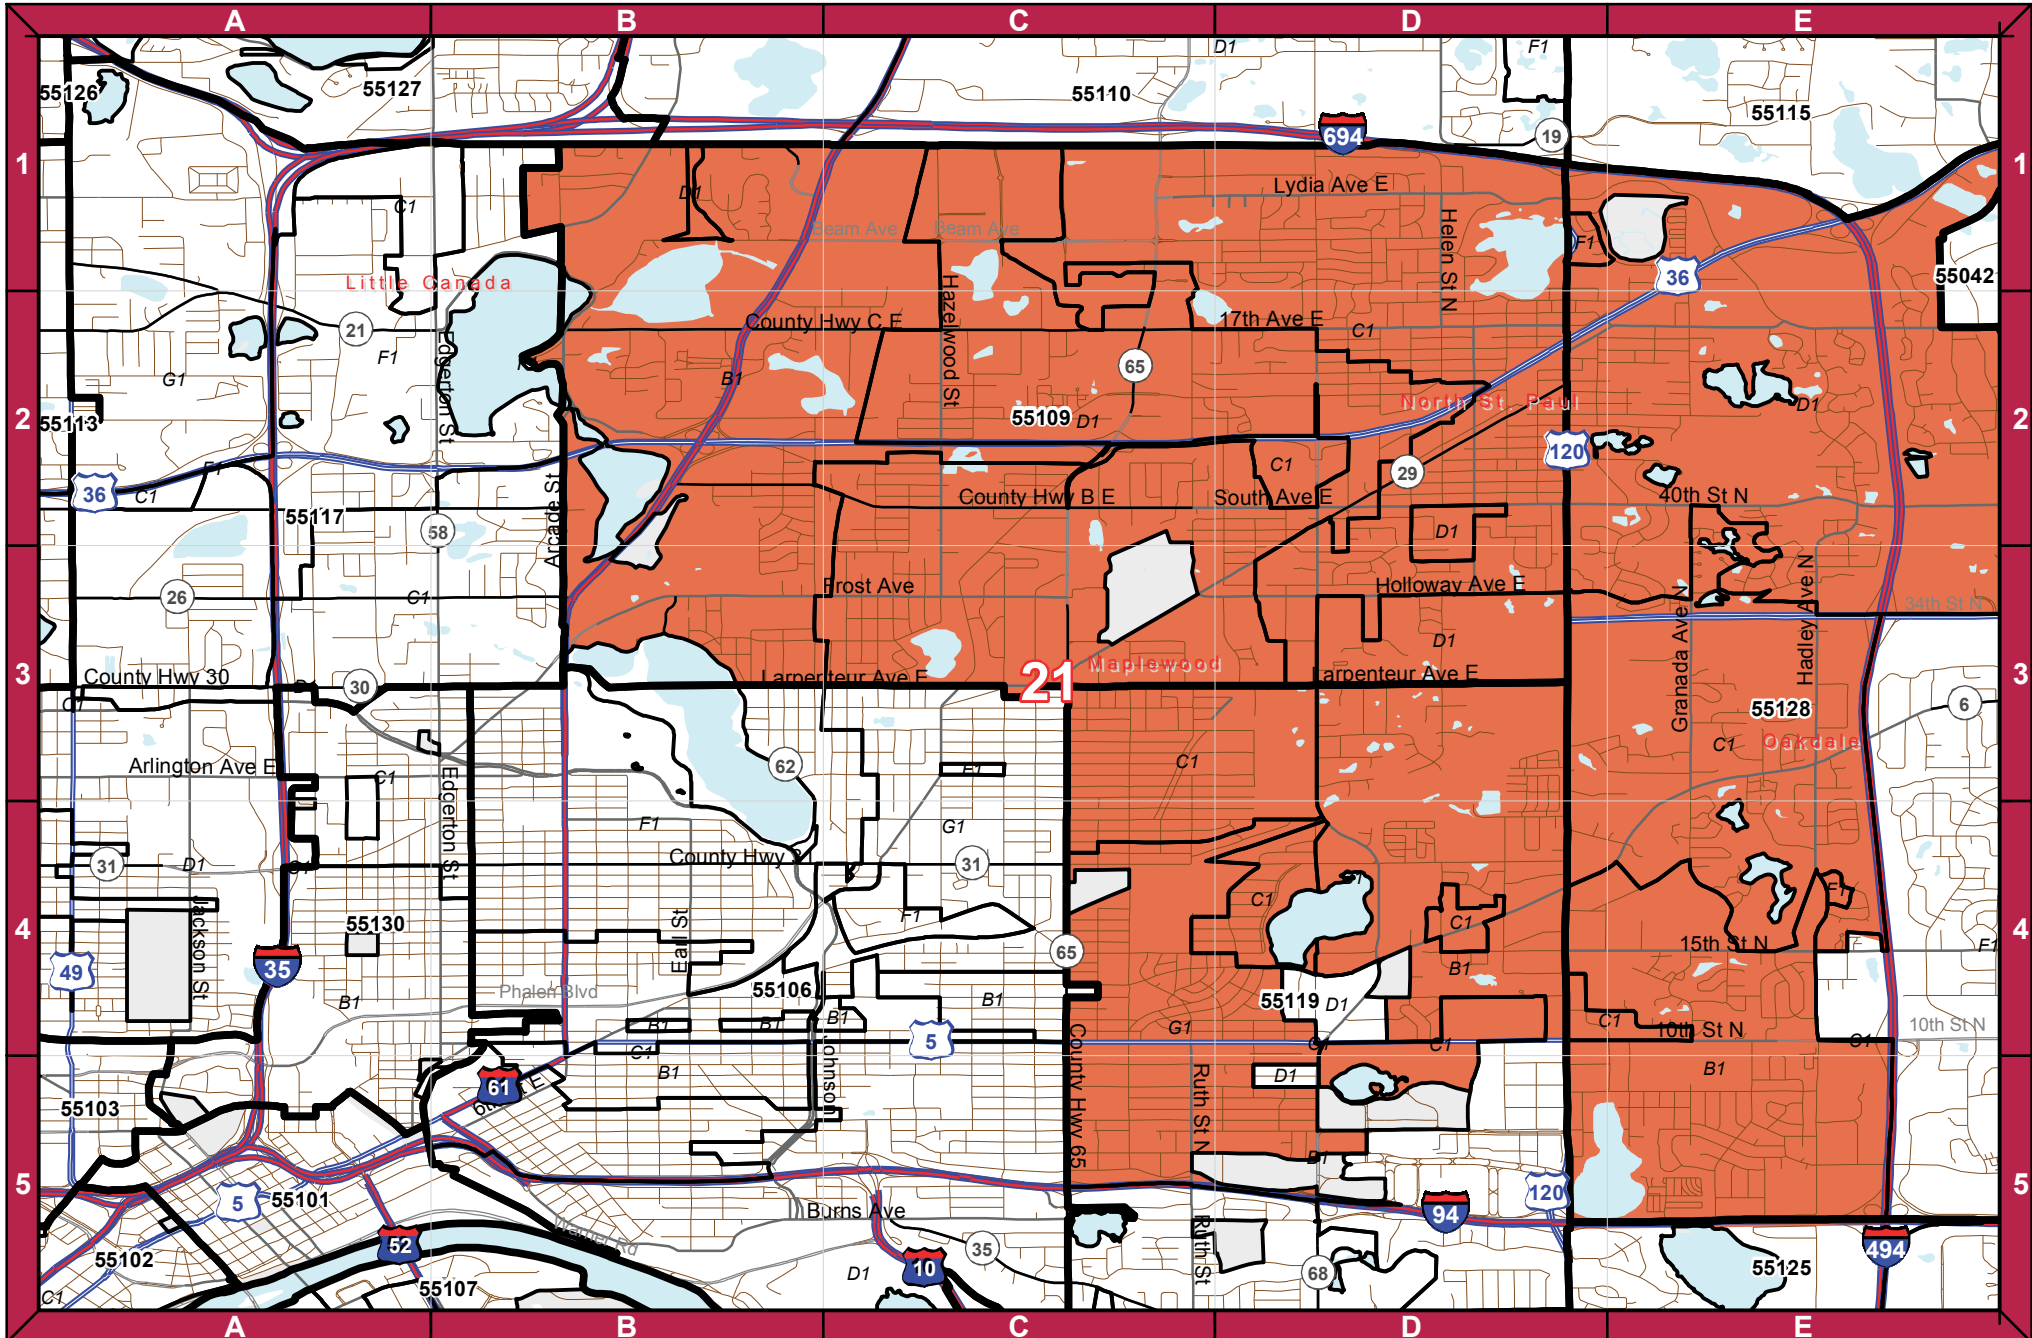

# Metro Super Saver Area 21

Valassis®

0 0.25 0.5  
1 In equals 1.08 Mi

Cartography and Data supplied and copyrighted by Valassis Sales and Marketing Services, Claritas Inc., Tele Atlas and ESRI, Inc. All rights reserved.