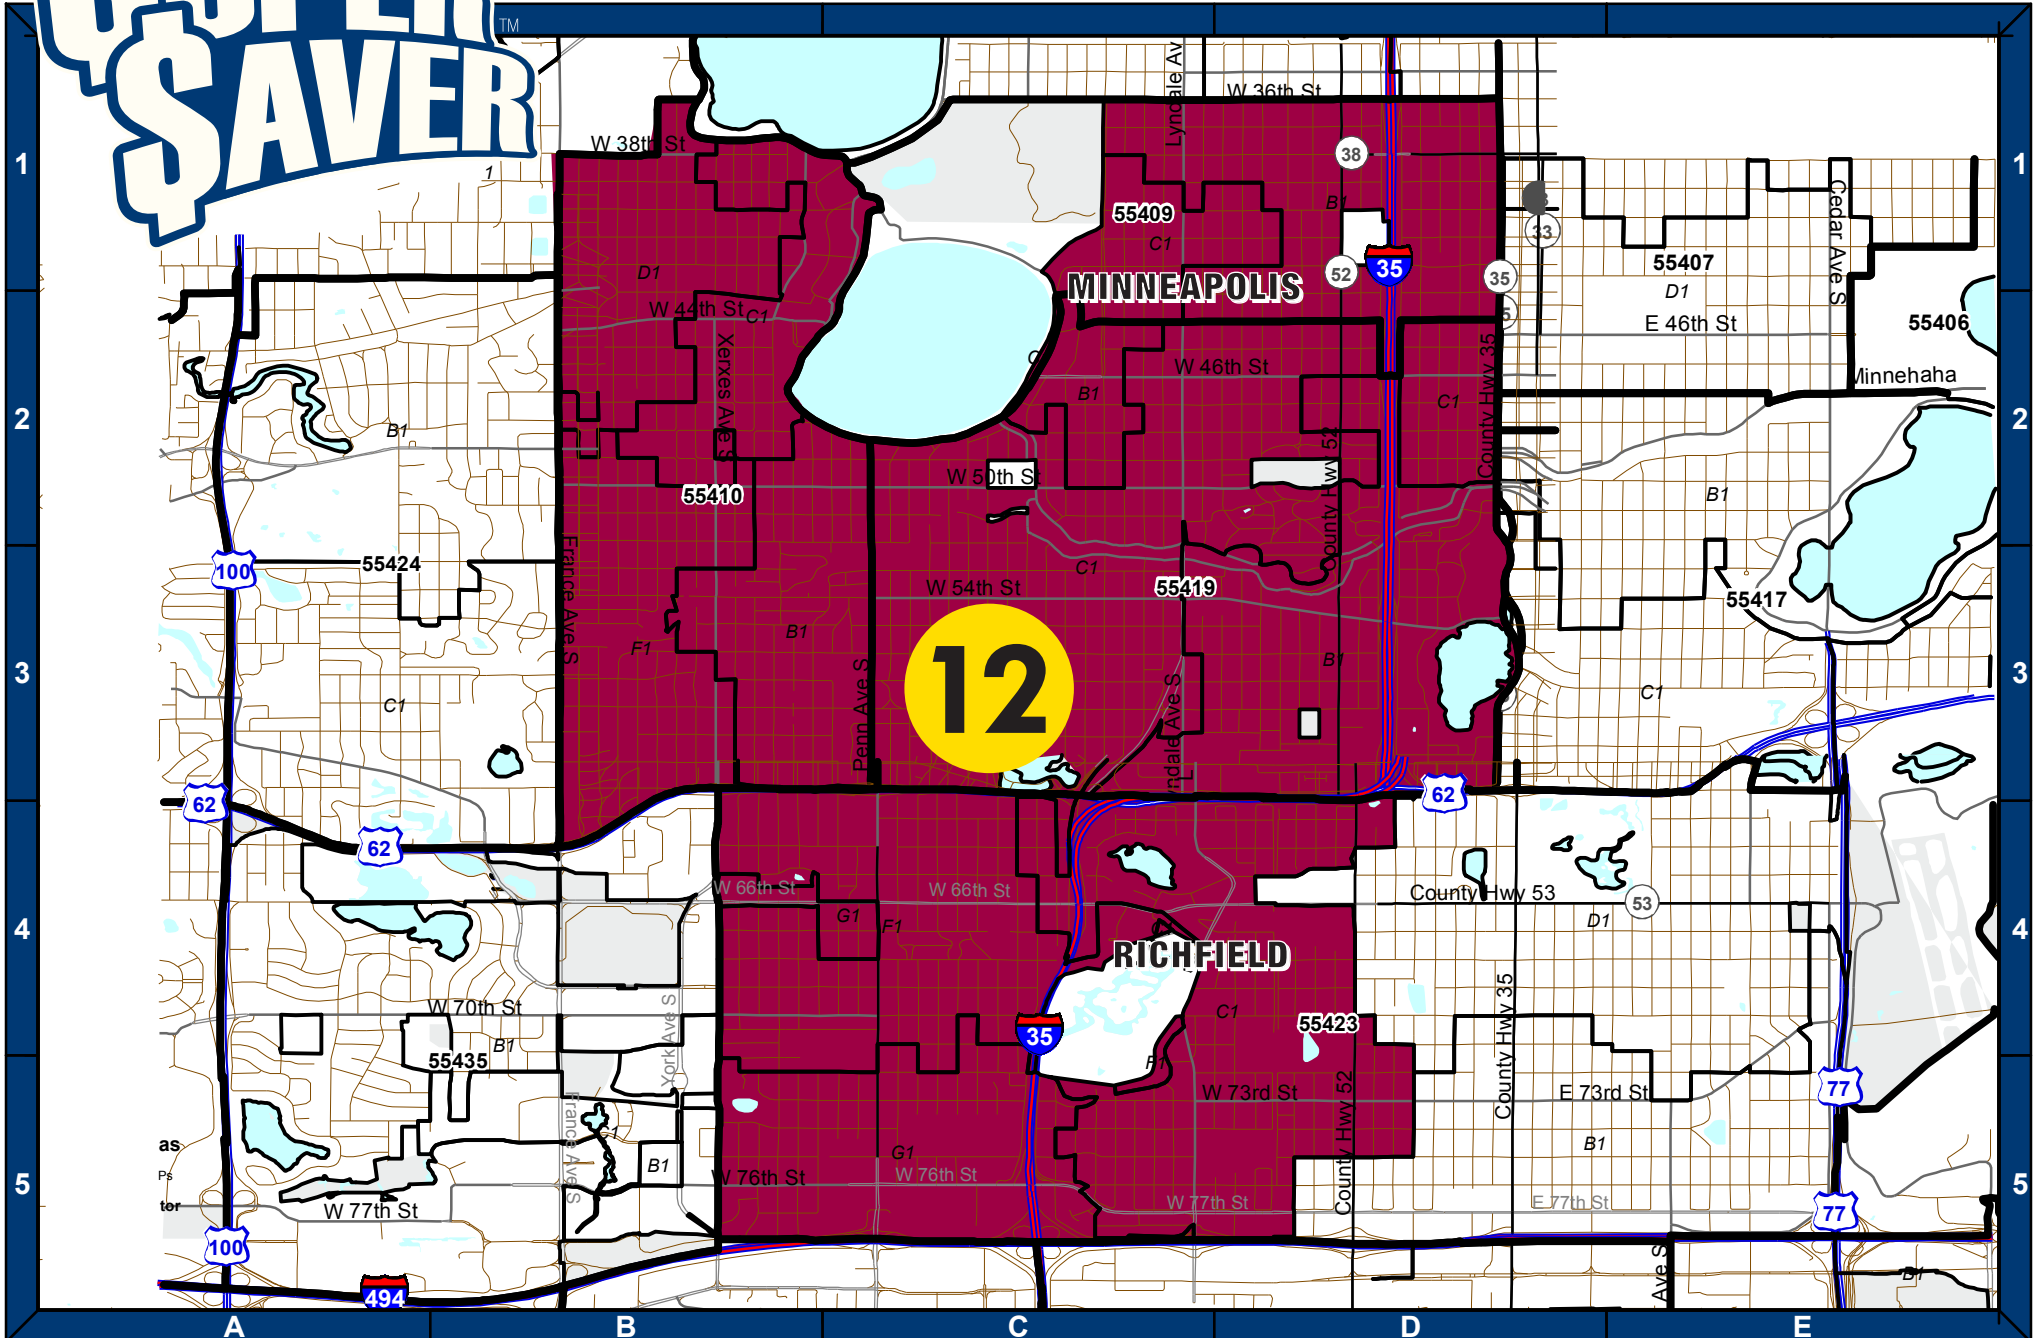

Metro \$UPER \$AVER

Metro Super Saver Area 12

Bringing The Community To You.

0 0.6 1.2
1 In equals 2.69 Mi

Cartography and Data supplied and copyrighted by Valassis Sales and Marketing Services, Claritas Inc., Tele Atlas and ESRI, Inc. All rights reserved.